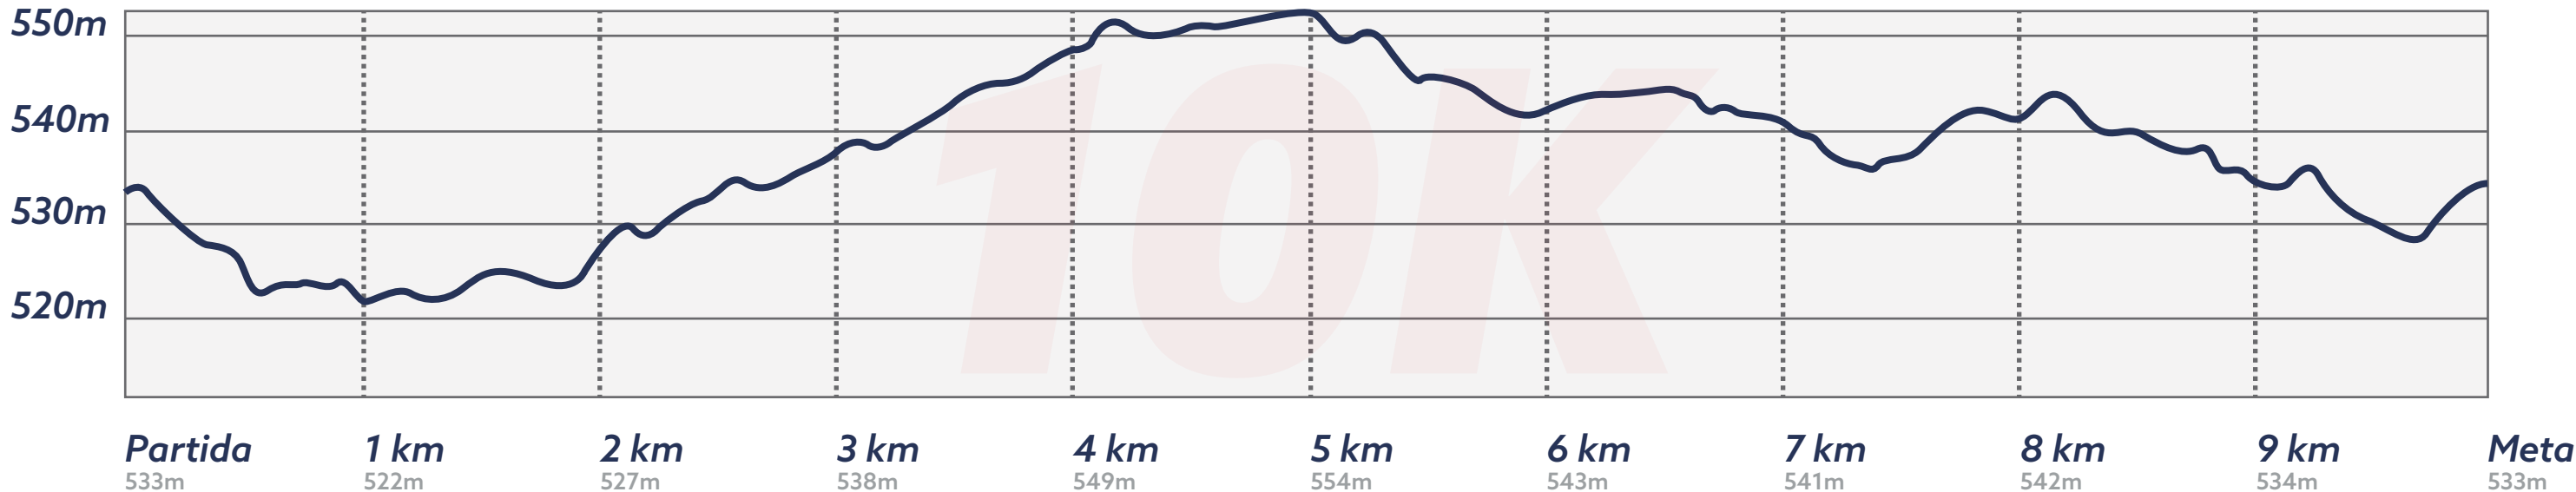

ALTIMETRÍA 10K CORRIDA GLOBAL ENERGY RACE 2018

ALTIMETRÍA 5K CORRIDA GLOBAL ENERGY RACE 2018

ALTIMETRÍA 3K CORRIDA GLOBAL ENERGY RACE 2018